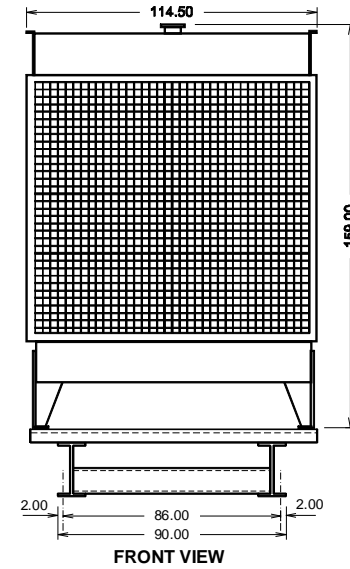

MODELS  
 CNE400  
 CNY350  
 CNY400

DESCRIPTION	
RADIATOR:	OV-12-6H
ENGINE:	NTA855G3/G4/G5
AIR: FILTER:	AH1135
BASE FRAME:	BP-NTAG3-STF BP-NTAG5-STF
# SPRING AVMS:	4 PZS

-THE GENSET DIMENSIONS ARE THE SAME BY FAMILY MODEL, THERE COULD BE ONLY DIFFERENCES ON THE ALTERNATOR LENGTH SEE SPECIFIC GENERAL ARRANGEMENT DRAWING OF CERTAIN MODEL  
 -TOTAL WEIGHT COULD VARY CHECK RATING CHART FOR EACH MODEL

Customer: \_\_\_\_\_ S/O: \_\_\_\_\_

Title: <b>CUMMINS ENGINE NTA855G3/G4/G5 - STAMFORD ALTERNATOR</b>			
Draw: R.G.C.	Revised: F.H.M.	Certificated: F.H.M.	Code: <b>CNEY-10</b>
Date: JAN 05th 2005	Date: JAN 05th 2005	Date: JAN 05th 2005	Dept.: Engineering
			Marks: oms
			Scale: s/e
Rev.	Description	Date	Certificated
Reviews			
Otomotors keeps the right to change the information with out prior notice			