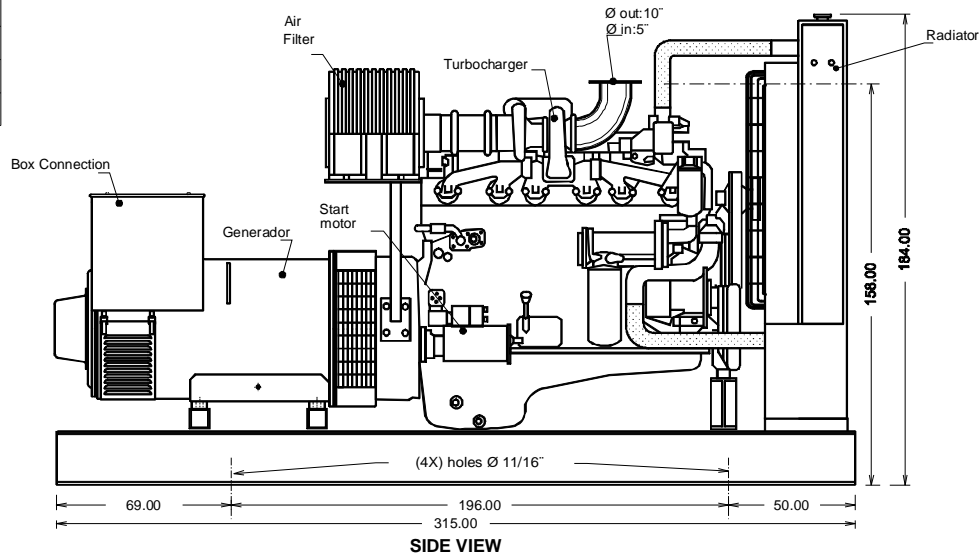

MODELS  
 CNE400  
 CNY350  
 CNY400

DESCRIPTION	
RADIATOR:	OV-12-6H
ENGINE:	NTA855G3/G4/G5
AIR: FILTER:	AH1135
BASE FRAME:	BP-NTAG3-STF BP-NTAG5-STF
# SPRING AVMS:	4 PZS

-THE GENSET DIMENSIONS ARE THE SAME BY FAMILY MODEL, THERE COULD BE ONLY DIFFERENCES ON THE ALTERNATOR LENGTH SEE SPECIFIC GENERAL ARRANGEMENT DRAWING OF CERTAIN MODEL  
 -TOTAL WEIGHT COULD VARY CHECK RATING CHART FOR EACH MODEL

Customer: \_\_\_\_\_ S/O: \_\_\_\_\_

Title: <b>CUMMINS ENGINE NTA855G3/G4/G5 - STAMFORD ALTERNATOR</b>			
Draw: R.G.C.	Revised: F.H.M.	Certificated: F.H.M.	Code: <b>CNEY-10</b>
Date: JAN 05th 2005	Date: JAN 05th 2005	Date: JAN 05th 2005	Dept.: Engineering
			Marks: oms
			Scale: s/e
Rev.	Description	Date	Certificated
Reviews			
Otomotors keeps the right to change the information with out prior notice			