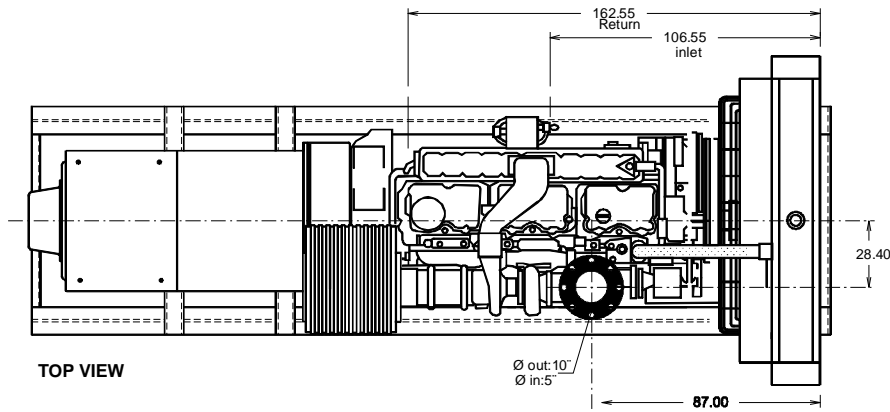

MODELS  
 CNE400  
 CNY350  
 CNY400

DESCRIPTION	
RADIATOR:	OV-12-6H
ENGINE:	NTA855G3/G4/G5
AIR: FILTER:	AH1135
BASE FRAME:	BP-NTAG3-STF BP-NTAG5-STF
# SPRING AVMS:	4 PZS

-THE GENSET DIMENSIONS ARE THE SAME BY FAMILY MODEL, THERE COULD BE ONLY DIFFERENCES ON THE ALTERNATOR LENGTH SEE SPECIFIC GENERAL ARRANGEMENT DRAWING OF CERTAIN MODEL  
 -TOTAL WEIGHT COULD VARY CHECK RATING CHART FOR EACH MODEL

Customer: \_\_\_\_\_ S/O: \_\_\_\_\_

Title: <b>CUMMINS ENGINE NTA855G3/G4/G5 - STAMFORD ALTERNATOR</b>			
Draw: R.G.C.	Revised: F.H.M.	Certificated: F.H.M.	Code: <b>CNEY-10</b>
Date: JAN 05th 2005	Date: JAN 05th 2005	Date: JAN 05th 2005	Dept.: Engineering
			Marks: oms
			Scale: s/e
Rev.	Description	Date	Certificated
Reviews			
Otomotors keeps the right to change the information with out prior notice			